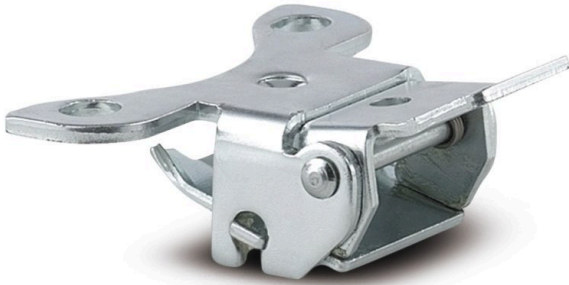

PURETECH

Freno direccional 3471

EAN 4031582453317

BETTER MOBILITY. BETTER LIFE.

Image may differ from the original product

PERFORMANCE

Roll Performance	● ● ● ○ ○
Movement Noise	● ● ● ○ ○
Attrition	● ● ● ○ ○
Corrosion Resistance	● ● ● ○ ○

CORE ATTRIBUTES

Product Name	Puretech
Type	Accessory
Electric Conductive	No
Stainless	No
Overall weight	0.26 kg

PURETECH

Freno direccional 3471

EAN 4031582453317

BETTER MOBILITY. BETTER LIFE.

Product Drawings