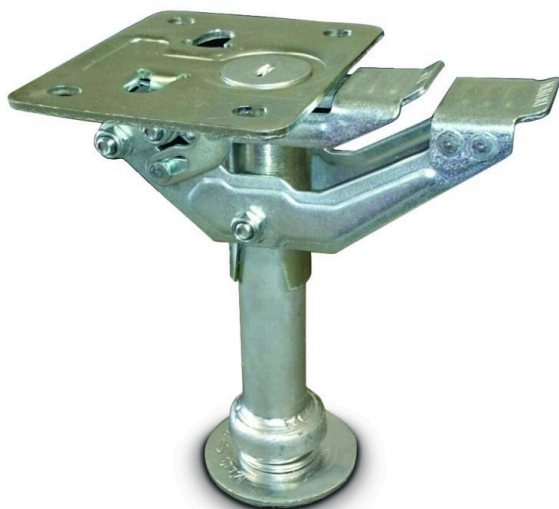

## FLOOR LOCK 170/210

EAN 4031582430073

BETTER MOBILITY. BETTER LIFE.

Image may differ from the original product

### CORE ATTRIBUTES

Product Name	Accessory
Type	Accessory
Electric Conductive	No
Stainless	No
Overall Height	210 mm
Overall weight	1.64 kg

### WHEEL

Diameter	160 mm
----------	--------