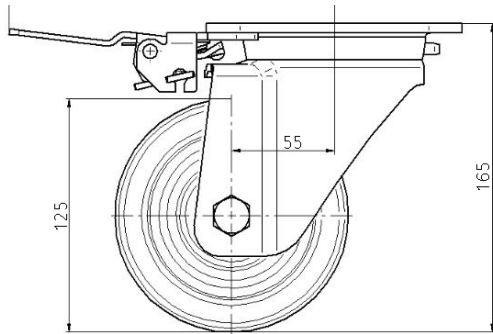

PURETECH

Directional lock 4681/125-250 P63 XL

EAN 4031582438147

BETTER MOBILITY. BETTER LIFE.

Image may differ from the original product

PERFORMANCE

| | |
|----------------------|-----------|
| Roll Performance | ● ● ● ○ ○ |
| Movement Noise | ● ● ● ○ ○ |
| Attrition | ● ● ● ○ ○ |
| Corrosion Resistance | ● ● ● ○ ○ |

CORE ATTRIBUTES

| | |
|---------------------|-----------|
| Product Name | Puretech |
| Type | Accessory |
| Electric Conductive | No |
| Stainless | No |
| Overall weight | 0.27 kg |