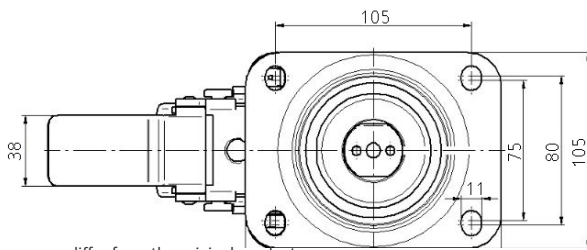

PURETECH

Directional lock 4681/125-250 P63 XL

EAN 4031582438147

BETTER MOBILITY. BETTER LIFE.

Image may differ from the original product

PERFORMANCE

| | |
|----------------------|-----------|
| Roll Performance | ● ● ● ○ ○ |
| Movement Noise | ● ● ● ○ ○ |
| Attrition | ● ● ● ○ ○ |
| Corrosion Resistance | ● ● ● ○ ○ |

CORE ATTRIBUTES

| | |
|---------------------|-----------|
| Product Name | Puretech |
| Type | Accessory |
| Electric Conductive | No |
| Stainless | No |
| Overall weight | 0.27 kg |