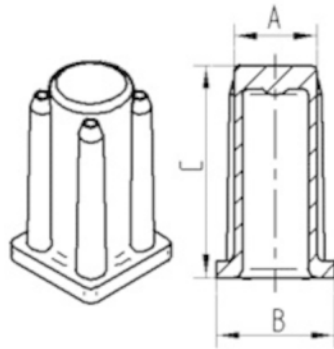

## CORE ATTRIBUTES

Product name	Socket
Type	Accessory
Load capacity at 1.8 mph	88.18 lb
Load capacity Static	176.37 lb
Overall height	1.42 in
Overall weight	0.03 lb

## FITTING

Fitting type	Synthetic socket, square
Bolt diameter	1.02 in

## TECHNICAL DRAWINGS

Bezeichnung	A	B	C
R40-16x16	16	20	36
R40-17x17	17	19	36
R40-18x18	18	20	36
R40-21x21	21	23,5	36
R40-22x22	22	24,5	36
R40-23x23	23	25,5	36
R40-26x26	26	30	36