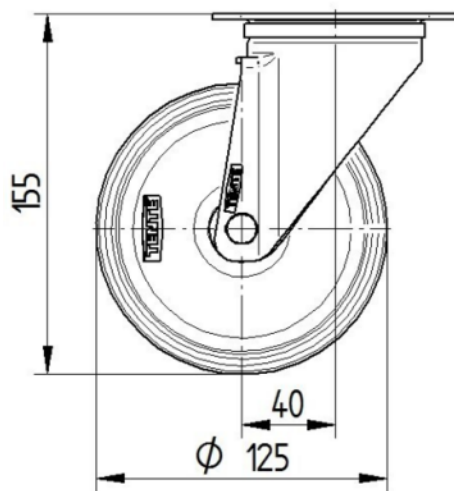

CORE ATTRIBUTES

Product name	Alpha
Type	Swivel castor
Standard	EN12532 - Transport Equipment
Load capacity at 2.5 mph	440.92 lb
Load capacity Static	881.85 lb
Temperature range (Minimum)	-4 °F
Temperature range (Maximum)	140 °F
Overall height	6.1 in
Overall width	2.95 in
Overall weight	1.9 lb

WHEEL

Body material	Polypropylene
Tread material	Identical with wheel body
Bearing	Roller bearing
Axle	Screwed with nut
Wheel color	Graphite black (RAL9011)
Threadguards	Without threadguard
Diameter	4.92 in
Tread width	1.57 in
Body width	1.57 in
Hardness of tread (D)	65 Shore D

HOUSING

Material	Steel sheet, heavy
Fork shape	Broad
Swivel bearing	Two ball races
Color	Blue passivated
Offset	1.57 in
Swivel radius	4.04 in
Swivel interference	8.07 in
Dome diameter	2.95 in

FITTING

Fitting type	Rectangular plate
Plate length	4.13 in
Plate width	3.15 in
Plate hole length (Minimum)	3.03 in
Plate hole length (Maximum)	2.36 in
Plate hole width (Minimum)	3.03 in
Plate hole width (Maximum)	3.15 in
Plate hole diameter	0.35 in

ALPHA

3470POR125P62

EAN 4031582304077
Order number 00001157

BETTER MOBILITY. BETTER LIFE.

TECHNICAL DRAWINGS

3470U00125P62-neu

Platte 3470-080P62-105x80