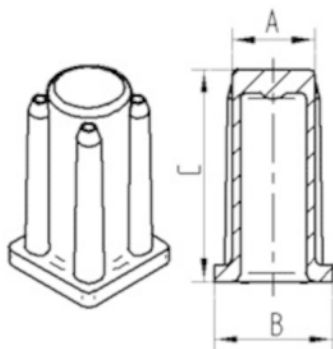

Product name	Socket
Type	Accessory
Load capacity at 1.8 mph	88.18 lb
Load capacity Static	176.37 lb
Overall height	1.42 in
Overall weight	0.01 lb

FITTING

Fitting type	Synthetic socket, square
Bolt diameter	0.71 in

SOCKET

R40-18X18 / 11

EAN 4031582090178
Order number 00009044

BETTER MOBILITY. BETTER LIFE.

TECHNICAL DRAWINGS

Bezeichnung	A	B	C
R40-16x16	16	20	36
R40-17x17	17	19	36
R40-18x18	18	20	36
R40-21x21	21	23,5	36
R40-22x22	22	24,5	36
R40-23x23	23	25,5	36
R40-26x26	26	30	36