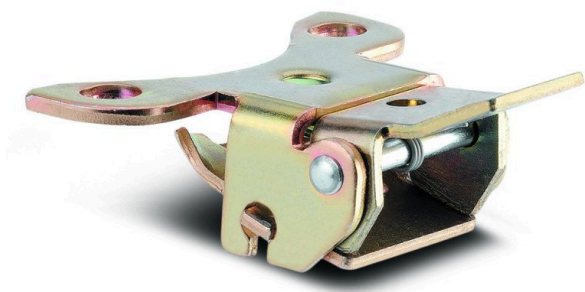

# PURETECH

Directional lock 3471, yellow

EAN 4031582324396

BETTER MOBILITY. BETTER LIFE.

Image may differ from the original product

## CORE ATTRIBUTES

Product name	Puretech
Type	Accessory
Electric conductive	no
Stainless	no
Overall weight	0.55 lb

# PURETECH

Directional lock 3471, yellow

EAN 4031582324396

BETTER MOBILITY. BETTER LIFE.