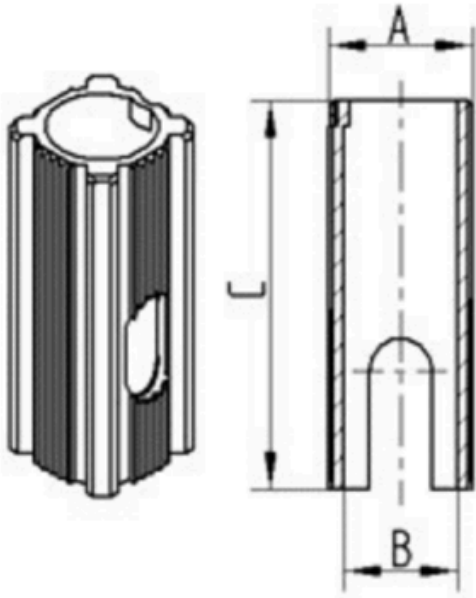

BUSHING

Kunststoff Huelse R48-32 Ø22 RAL9011

EAN 4031582321760

BETTER MOBILITY. BETTER LIFE.

Image may differ from the original product

FITTING

Fitting type	Reducing bushing, square
Bolt diameter	22 mm
Bolt length	45 mm

PERFORMANCE

Corrosion Resistance	● ● ● ○ ○
----------------------	-----------

CORE ATTRIBUTES

Product Name	Bushing
Type	Accessory
Electric Conductive	No
Stainless	No
Overall weight	0.03 kg

BUSHING

Kunststoff Huelse R48-32 Ø22 RAL9011

EAN 4031582321760

Order number 00021613
Product Drawings

BETTER MOBILITY. BETTER LIFE.

Bezeichnung	A	B	C
R48-22,5-Ø18	22,6	Ø18	62
R48-27,5-Ø18	27,5	Ø18	62
R48-27-Ø22	27	Ø22	45
R48-32-Ø22	32	Ø22	45
R48-36-Ø22	36	Ø22	60
R48-32-Ø28	32	Ø28	45
R48-33,65-Ø28	33,65	Ø28	45
R48-36-Ø28	36	Ø28	60