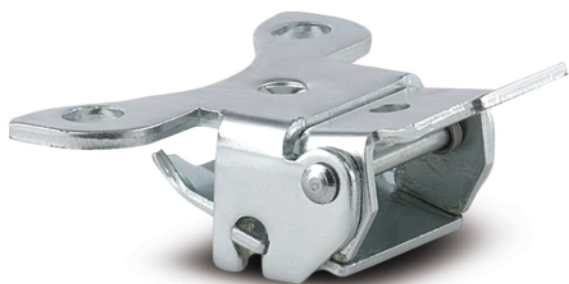

# PURETECH

DIRECTIONAL LOCK 3641/125-200 P63

EAN 4031582438123

BETTER MOBILITY. BETTER LIFE.

Image may differ from the original product

## CORE ATTRIBUTES

Product name	Puretech
Type	Accessory
Overall weight	0.56 lb