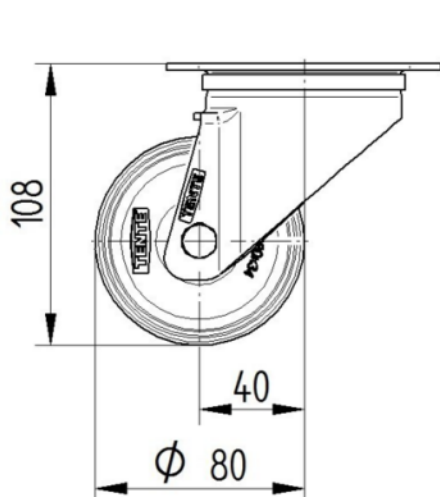

CORE ATTRIBUTES

Product name	Alpha
Type	Swivel castor
Standard	EN12532 - Transport Equipment
Load capacity at 4 km/h	125 kg
Load capacity Static	250 kg
Temperature range (Minimum)	-20 °C
Temperature range (Maximum)	60 °C
Overall height	108 mm
Overall width	75 mm
Overall weight	0.635 kg

WHEEL

Body material	Polypropylene
Tread material	Identical with wheel body
Bearing	Roller bearing
Axle	Screwed with nut
Wheel color	Graphite black (RAL9011)
Threadguards	Without threadguard
Diameter	80 mm
Tread width	34 mm
Body width	34 mm
Hardness of tread (D)	65 Shore D

HOUSING

Material fork	Steel sheet, heavy
Fork shape	Broad
Swivel bearing	Two ball races
Colour	Blue passivated
Offset	40 mm
Swivel radius	80 mm
Swivel interference	160 mm
Dome diameter	75 mm

FITTING

Fitting type	Small rectangular plate
Plate length	105 mm
Plate width	80 mm
Plate hole length (Minimum)	77 mm
Plate hole length (Maximum)	60 mm
Plate hole width (Minimum)	77 mm
Plate hole width (Maximum)	80 mm
Plate hole diameter	9 mm

ALPHA

3470POR080P62

EAN 4031582010510
Order number 00001453

BETTER MOBILITY. BETTER LIFE.

TECHNICAL DRAWINGS

3470U00080P62-neu

Platte 3470-080P62-105x80