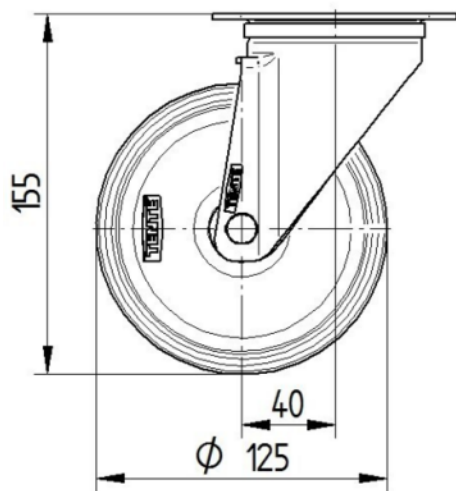

## WHEEL

Body material	Polyamide
Tread hardness	soft
Tread material	Elastic tire, non-marking, vulcanized
Bearing	Roller bearing
Axle	Screwed with nut
Wheel color	Silver grey (RAL7001)
Threadguards	Without threadguard
Diameter	125 mm
Tread width	40 mm
Body width	40 mm
Hardness of tread (A)	63 Shore A

## HOUSING

Material fork	Steel sheet, heavy
Fork shape	Broad
Swivel bearing	Two ball races
Colour	Blue passivated
Offset	40 mm
Swivel radius	102.5 mm
Swivel interference	205 mm
Dome diameter	75 mm

## FITTING

Fitting type	Small rectangular plate
Plate length	105 mm
Plate width	80 mm
Plate hole length (Minimum)	77 mm
Plate hole length (Maximum)	60 mm
Plate hole width (Minimum)	77 mm
Plate hole width (Maximum)	80 mm
Plate hole diameter	9 mm

## TECHNICAL DRAWINGS

3470U00125P62-neu

Platte 3470-080P62-105x80