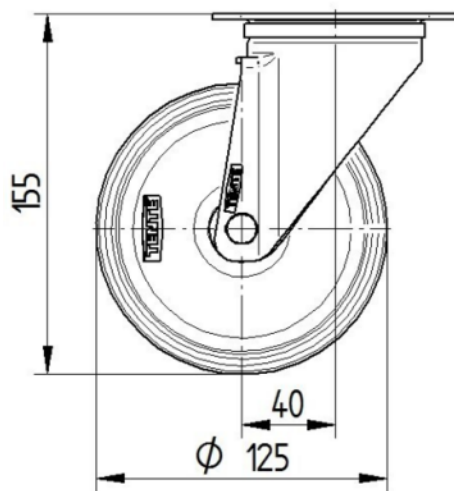

CORE ATTRIBUTES

Product name	Alpha
Type	Swivel castor
Standard	EN12532 - Transport Equipment
Load capacity at 4 km/h	250 kg
Load capacity Static	500 kg
Temperature range (Minimum)	-25 °C
Temperature range (Maximum)	80 °C
Overall height	155 mm
Overall width	75 mm
Overall weight	0.939 kg

WHEEL

Body material	Polyamide
Tread material	Identical with wheel body
Bearing	Roller bearing
Axle	Screwed with nut
Wheel color	Natural white
Threadguards	With threadguard
Diameter	125 mm
Tread width	40 mm
Body width	40 mm
Hardness of tread (D)	75 Shore D

HOUSING

Material fork	Steel sheet, heavy
Fork shape	Broad
Swivel bearing	Two ball races
Colour	Blue passivated
Offset	40 mm
Swivel radius	102.5 mm
Swivel interference	205 mm
Dome diameter	75 mm

FITTING

Fitting type	Small rectangular plate
Plate length	105 mm
Plate width	80 mm
Plate hole length (Minimum)	77 mm
Plate hole length (Maximum)	60 mm
Plate hole width (Minimum)	77 mm
Plate hole width (Maximum)	80 mm
Plate hole diameter	9 mm

ALPHA

3470UOJ125P62

EAN 4031582304619
Order number 00001483

BETTER MOBILITY. BETTER LIFE.

TECHNICAL DRAWINGS

3470U00125P62-neu

Platte 3470-080P62-105x80