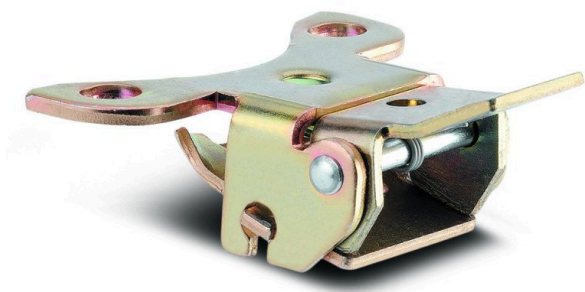

PURETECH

Directional lock 3471, yellow

EAN 4031582324396

BETTER MOBILITY. BETTER LIFE.

Image may differ from the original product

PERFORMANCE

Roll Performance	● ● ● ○ ○
Movement Noise	● ● ● ○ ○
Attrition	● ● ● ○ ○
Corrosion Resistance	● ● ● ○ ○

CORE ATTRIBUTES

Product Name	Puretech
Type	Accessory
Electric Conductive	No
Stainless	No
Overall weight	0.25 kg

PURETECH

Directional lock 3471, yellow

EAN 4031582324396

BETTER MOBILITY. BETTER LIFE.

Product Drawings