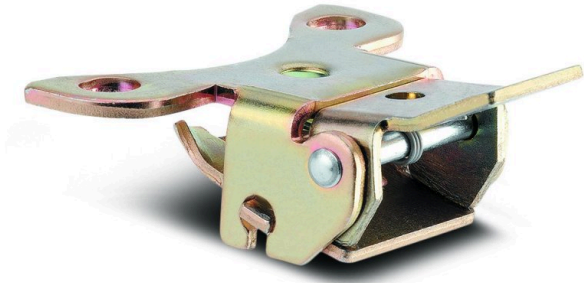

PRODUCT INFORMATION

PURETECH

Directional lock 3471, yellow

EAN 4031582324396

BETTER MOBILITY. BETTER LIFE.

Image may differ from the original product

PERFORMANCE

Roll Performance	● ● ● ○ ○
Movement Noise	● ● ● ○ ○
Attrition	● ● ● ○ ○
Corrosion Resistance	● ● ● ○ ○

CORE ATTRIBUTES

Product Name	Puretech
Type	Accessory
Electric Conductive	No
Stainless	No
Overall weight	0.25 kg

PURETECH

Directional lock 3471, yellow

EAN 4031582324396

BETTER MOBILITY. BETTER LIFE.

Product Drawings