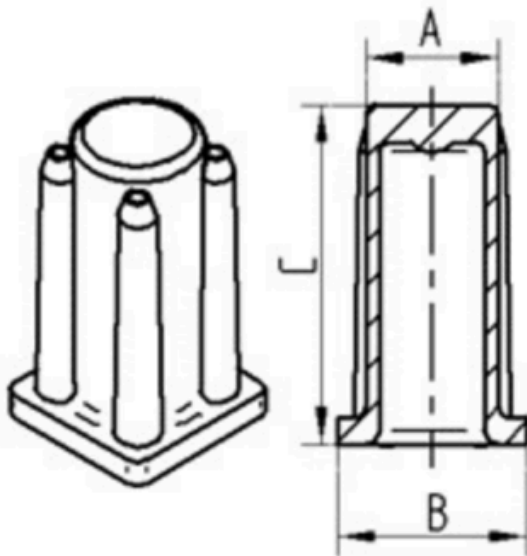

SOCKET

Kunststoff Huelse R40-17/11

EAN 4031582090161

BETTER MOBILITY. BETTER LIFE.

Image may differ from the original product

FITTING

Fitting type	Synthetic socket, square
Bolt diameter	17 mm

PERFORMANCE

Corrosion Resistance	● ● ● ○ ○
----------------------	-----------

CORE ATTRIBUTES

Product Name	Socket
Type	Accessory
Load capacity at 3 km/h	40 kg
Electric Conductive	No
Stainless	No
Load capacity Static	80 kg
Overall Height	36 mm
Overall weight	0.01 kg

SOCKET

Kunststoff Huelse R40-17/11

EAN 4031582090161

Order number 00009043
Product Drawings

BETTER MOBILITY. BETTER LIFE.

Bezeichnung	A	B	C
R40-16x16	16	20	36
R40-17x17	17	19	36
R40-18x18	18	20	36
R40-21x21	21	23,5	36
R40-22x22	22	24,5	36
R40-23x23	23	25,5	36
R40-26x26	26	30	36