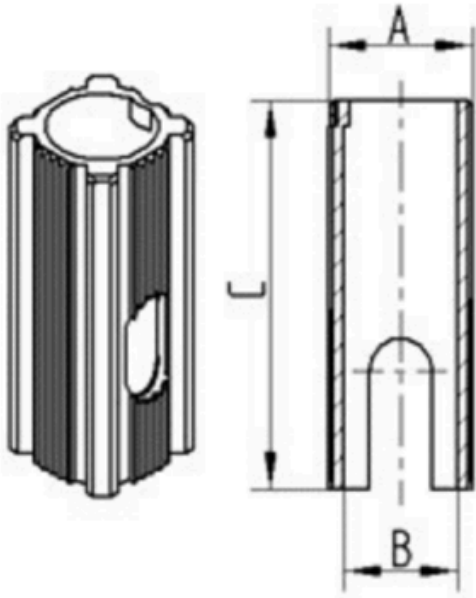

PRODUCT INFORMATION

BUSHING

Kunststoff Huelse R48-36 Ø28 natur

EAN 4031582321807

BETTER MOBILITY. BETTER LIFE.

Image may differ from the original product

FITTING

Fitting type	Reducing bushing, square
Bolt diameter	28 mm
Bolt length	60 mm

PERFORMANCE

Corrosion Resistance	● ● ● ○ ○
----------------------	-----------

CORE ATTRIBUTES

Product Name	Bushing
Type	Accessory
Electric Conductive	No
Stainless	No
Overall weight	0.05 kg

BUSHING

Kunststoff Huelse R48-36 Ø28 natur

EAN 4031582321807

Order number 00009604
Product Drawings

BETTER MOBILITY. BETTER LIFE.

Bezeichnung	A	B	C
R48-22,5-Ø18	22,6	Ø18	62
R48-27,5-Ø18	27,5	Ø18	62
R48-27-Ø22	27	Ø22	45
R48-32-Ø22	32	Ø22	45
R48-36-Ø22	36	Ø22	60
R48-32-Ø28	32	Ø28	45
R48-33,65-Ø28	33,65	Ø28	45
R48-36-Ø28	36	Ø28	60